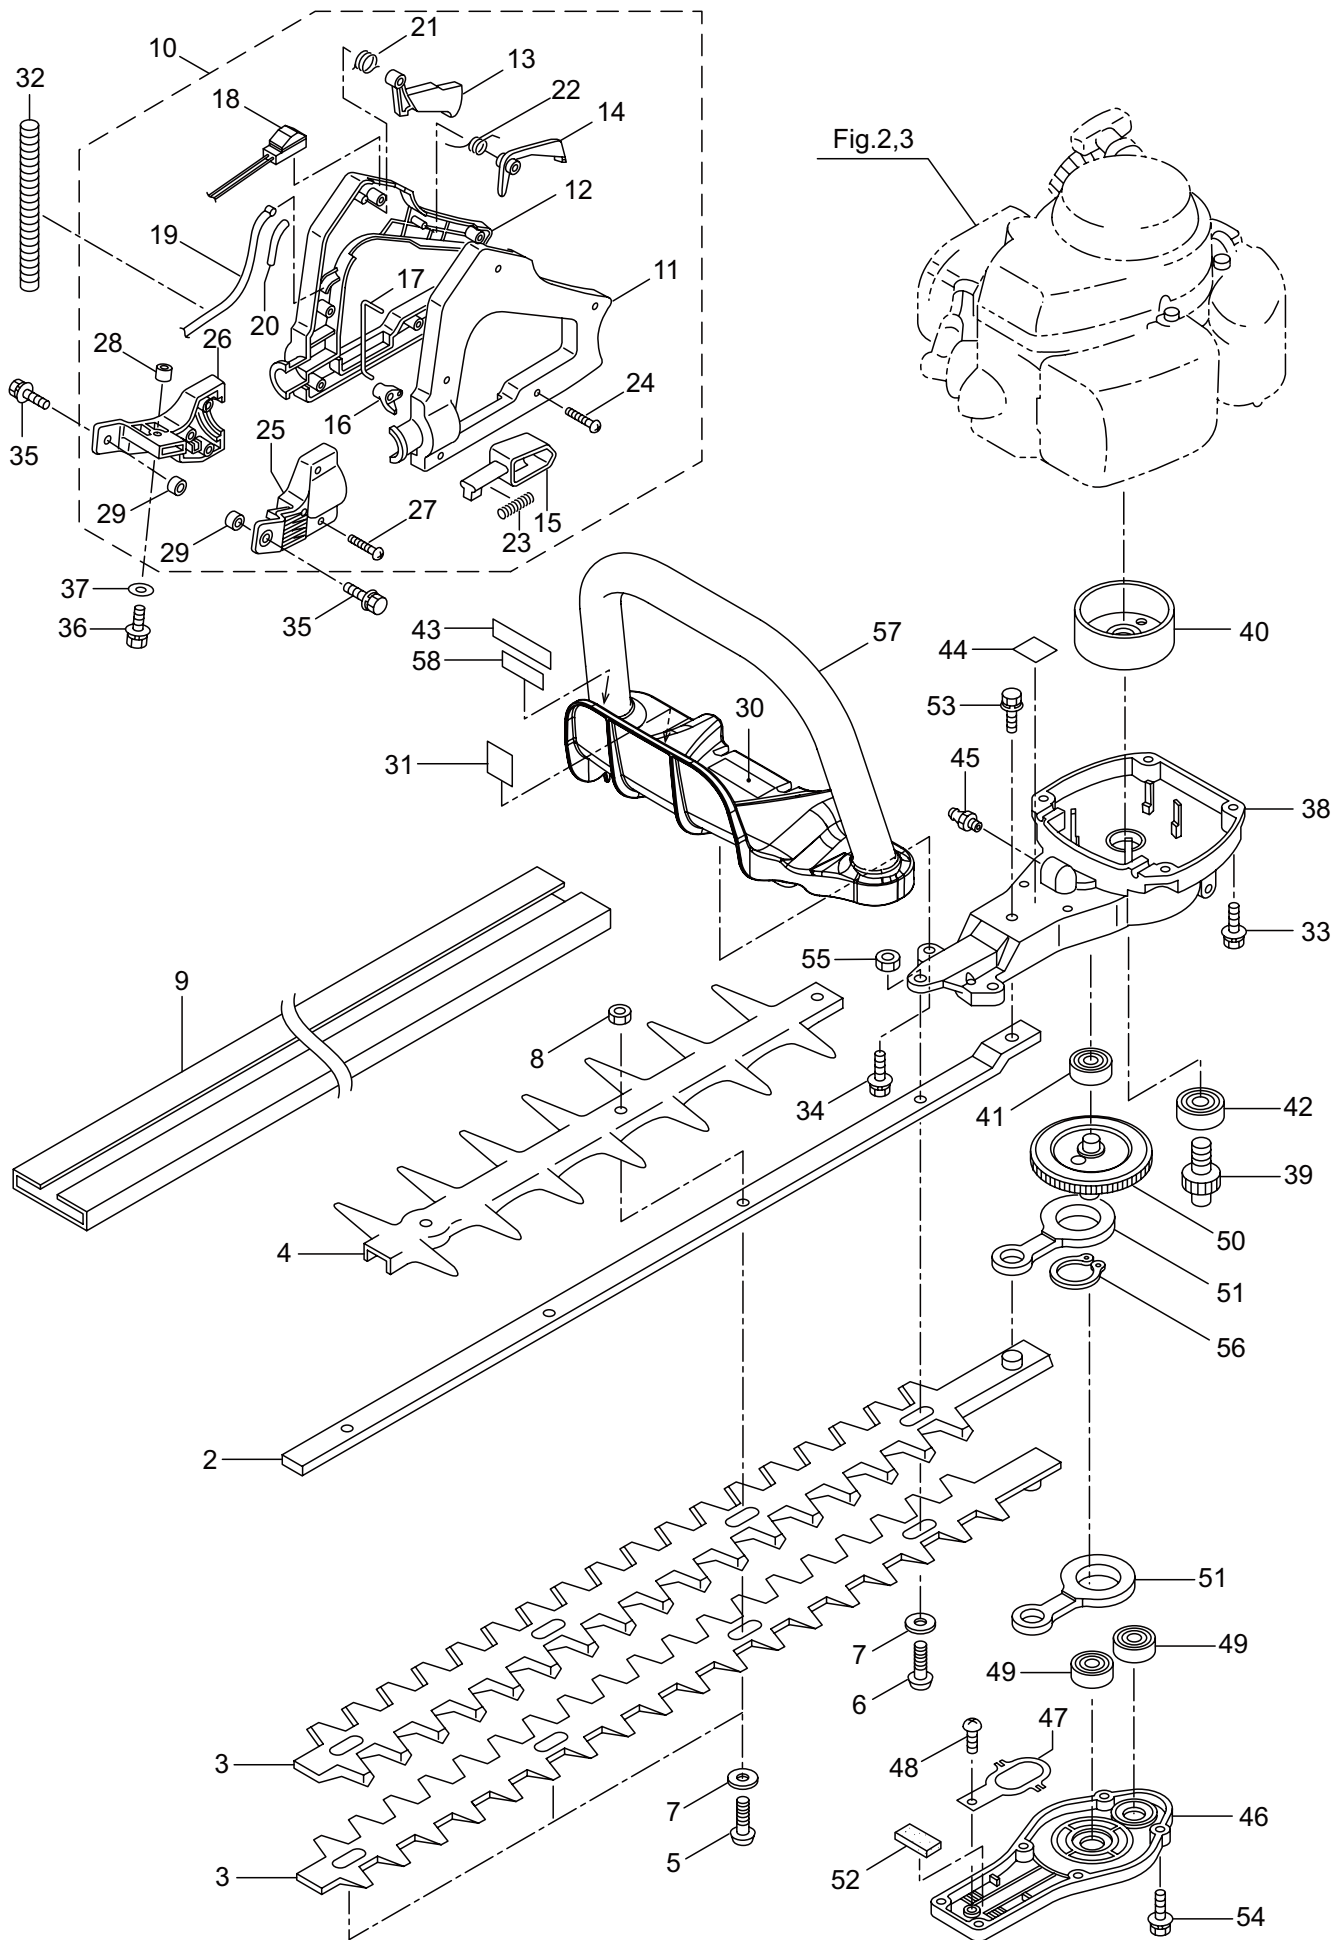

PARTS LIST

HT237D

CONTENTS

1. MAIN BODY	1 ~ 4
2. ENGINE	5 ~ 8
3. CARBURETOR, RECOIL STARTER	9 ~ 10
4. ACCESSORIES	11 ~ 12

2018. 06.

MARUYAMA

P/N 524392-4

1. HT237D
MAIN BODY

1. HT237D
MAIN BODY

Ref. No.	Part No.	Part Name	Q'ty	Remarks
1-46	271223	Lower Case	1	
1-47	271224	Plate	1	
1-48	991924	Screw	1	M3x5
1-49	270423	Bearing	2	
1-50	270552	Crank Comp	1	
1-51	271225	Rod Ass'y	2	
1-52	271227	Felt	1	
1-53	271895	Screw	1	
1-54	271910	Screw	6	
1-55	991941	U-Nut	1	M6
1-56	580777	Snap Ring	1	#26
1-57	278303	Front Handle Ass'y	1	
1-58	266957	Label	1	

2. HT237D ENGINE

Ref. No.	Part No.	Part Name	Q'ty	Remarks
2-46	261076	Woodruff Key	1	3x10
2-47	261077	Nut,Rotor	1	M6
2-48	280381	Spacer	2	
2-49	279850	Cap Screw	2	M4x25
2-50	288264	Spark Plug	1	BPMR8Y
2-51	278294	Grommet	1	
2-52	278207	Starter Ass'y	1	Incl.53-59
2-53	278693	Pulley	1	
2-54	280931	Spiral Spring	1	
2-55	262922	Screw	1	
2-56	283291	Rope Ass'y	1	Incl.57-59
2-57	283292	Starter Rope	1	
2-58	261725	Starter Grip	1	
2-59	283293	Rope Stopper	1	
2-60	267290	Cap Screw	3	M5x20
2-61	278300	Label	1	