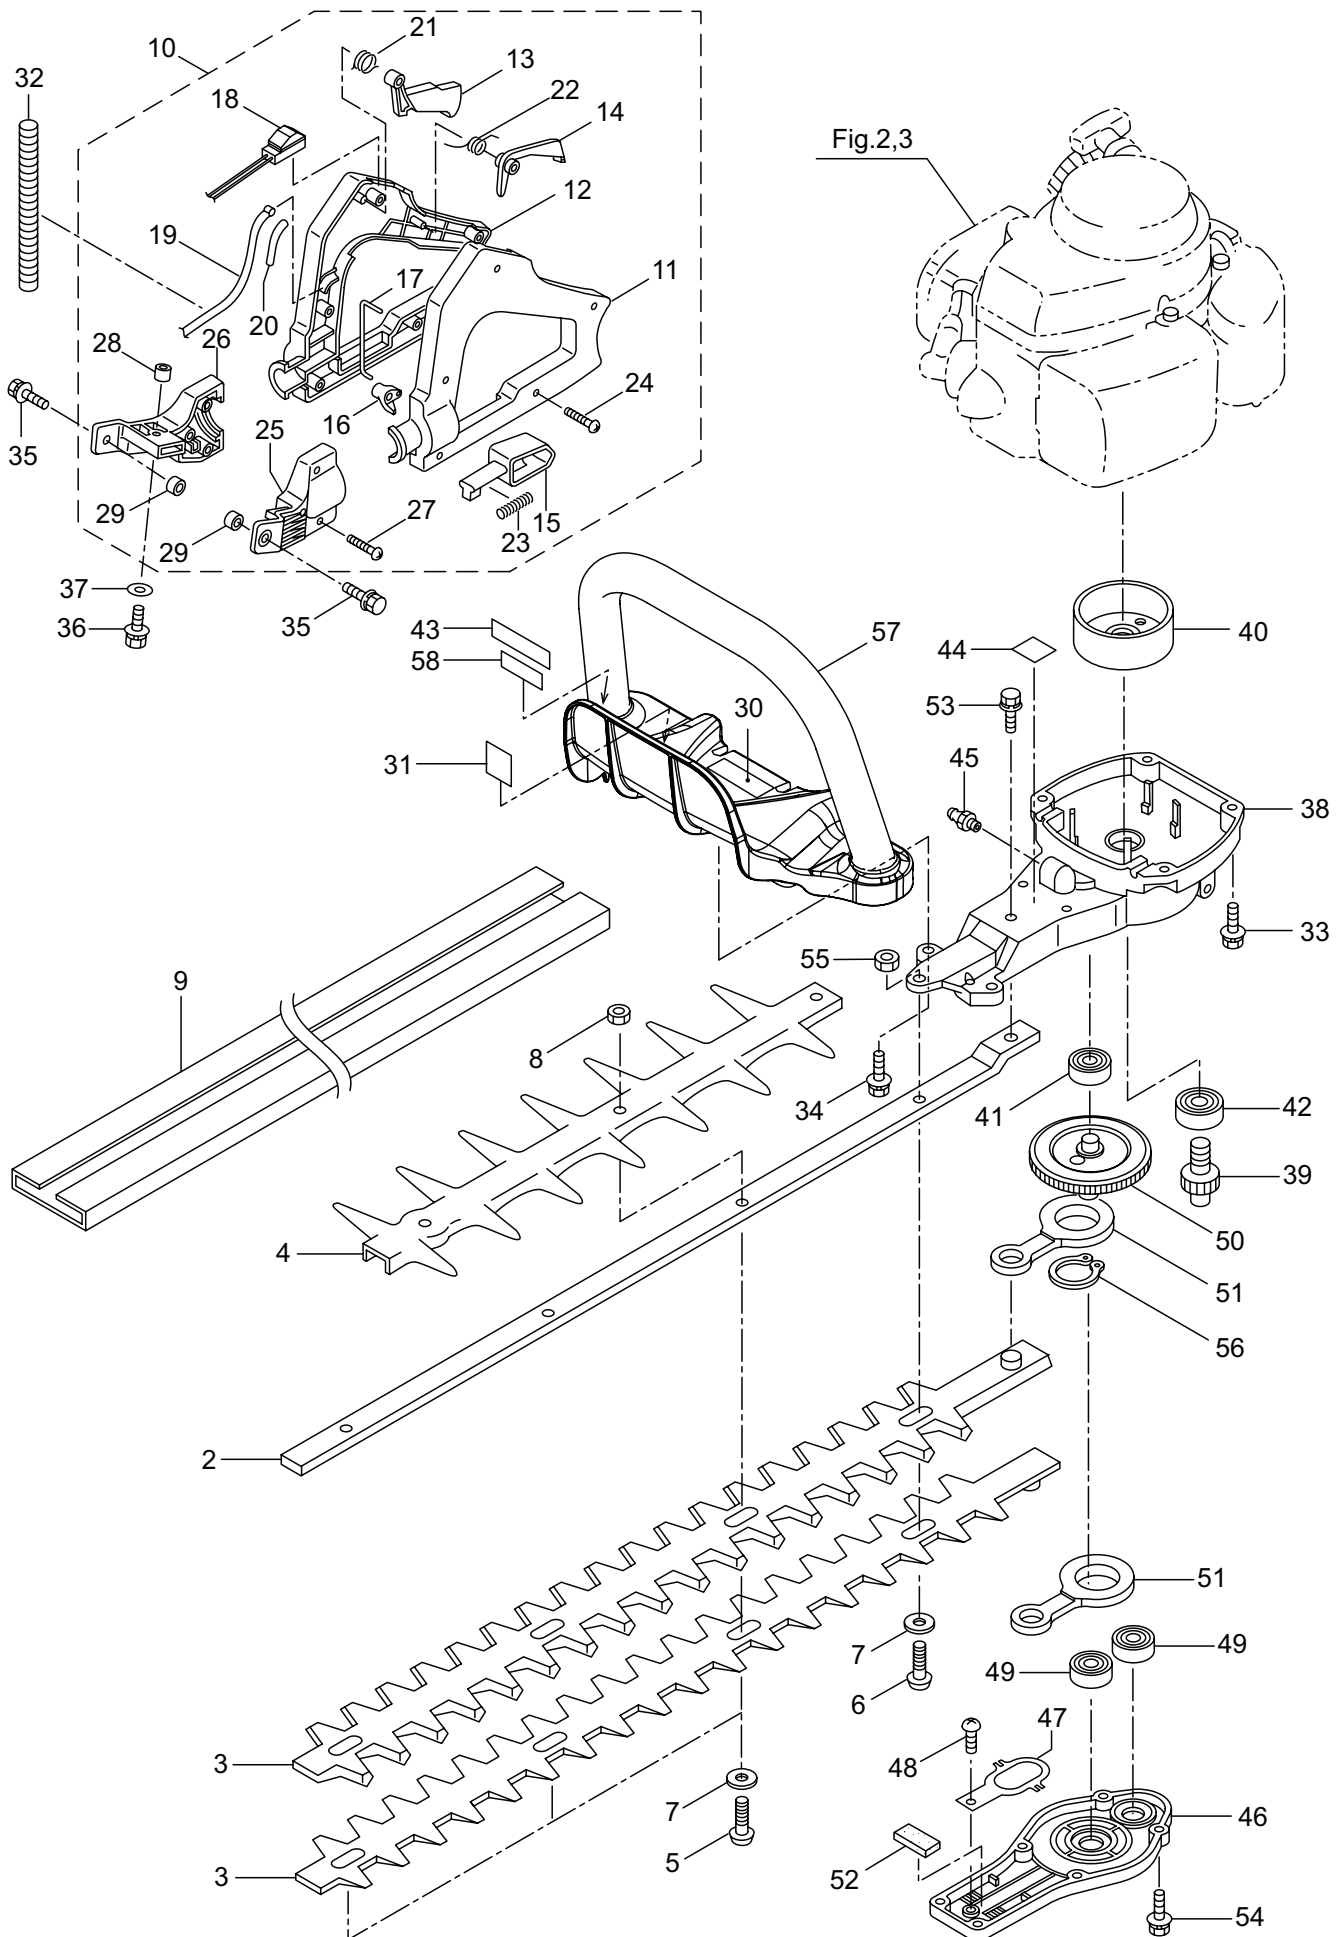

PARTS LIST

HT237D

CONTENTS

1. MAIN BODY	1 ~ 4
2. ENGINE	5 ~ 8
3. CARBURETOR, RECOIL STARTER	9 ~ 10
4. ACCESSORIES	11 ~ 12

2018. 06.

MARUYAMA

P/N 524392-4

1. HT237D
MAIN BODY

1. HT237D
MAIN BODY

Ref. No.	Part No.	Part Name	Q'ty	Remarks
1-46	271223	Lower Case	1	
1-47	271224	Plate	1	
1-48	991924	Screw	1	M3x5
1-49	270423	Bearing	2	
1-50	270552	Crank Comp	1	
1-51	271225	Rod Ass'y	2	
1-52	271227	Felt	1	
1-53	271895	Screw	1	
1-54	271910	Screw	6	
1-55	991941	U-Nut	1	M6
1-56	580777	Snap Ring	1	#26
1-57	278303	Front Handle Ass'y	1	
1-58	266957	Label	1	

2. HT237D ENGINE

Ref. No.	Part No.	Part Name	Q'ty	Remarks
2-46	261076	Woodruff Key	1	3x10
2-47	261077	Nut,Rotor	1	M6
2-48	280381	Spacer	2	
2-49	279850	Cap Screw	2	M4x25
2-50	288264	Spark Plug	1	BPMR8Y
2-51	278294	Grommet	1	
2-52	278207	Starter Ass'y	1	Incl.53-59
2-53	278693	Pulley	1	
2-54	280931	Spiral Spring	1	
2-55	262922	Screw	1	
2-56	283291	Rope Ass'y	1	Incl.57-59
2-57	283292	Starter Rope	1	
2-58	261725	Starter Grip	1	
2-59	283293	Rope Stopper	1	
2-60	267290	Cap Screw	3	M5x20
2-61	278300	Label	1	