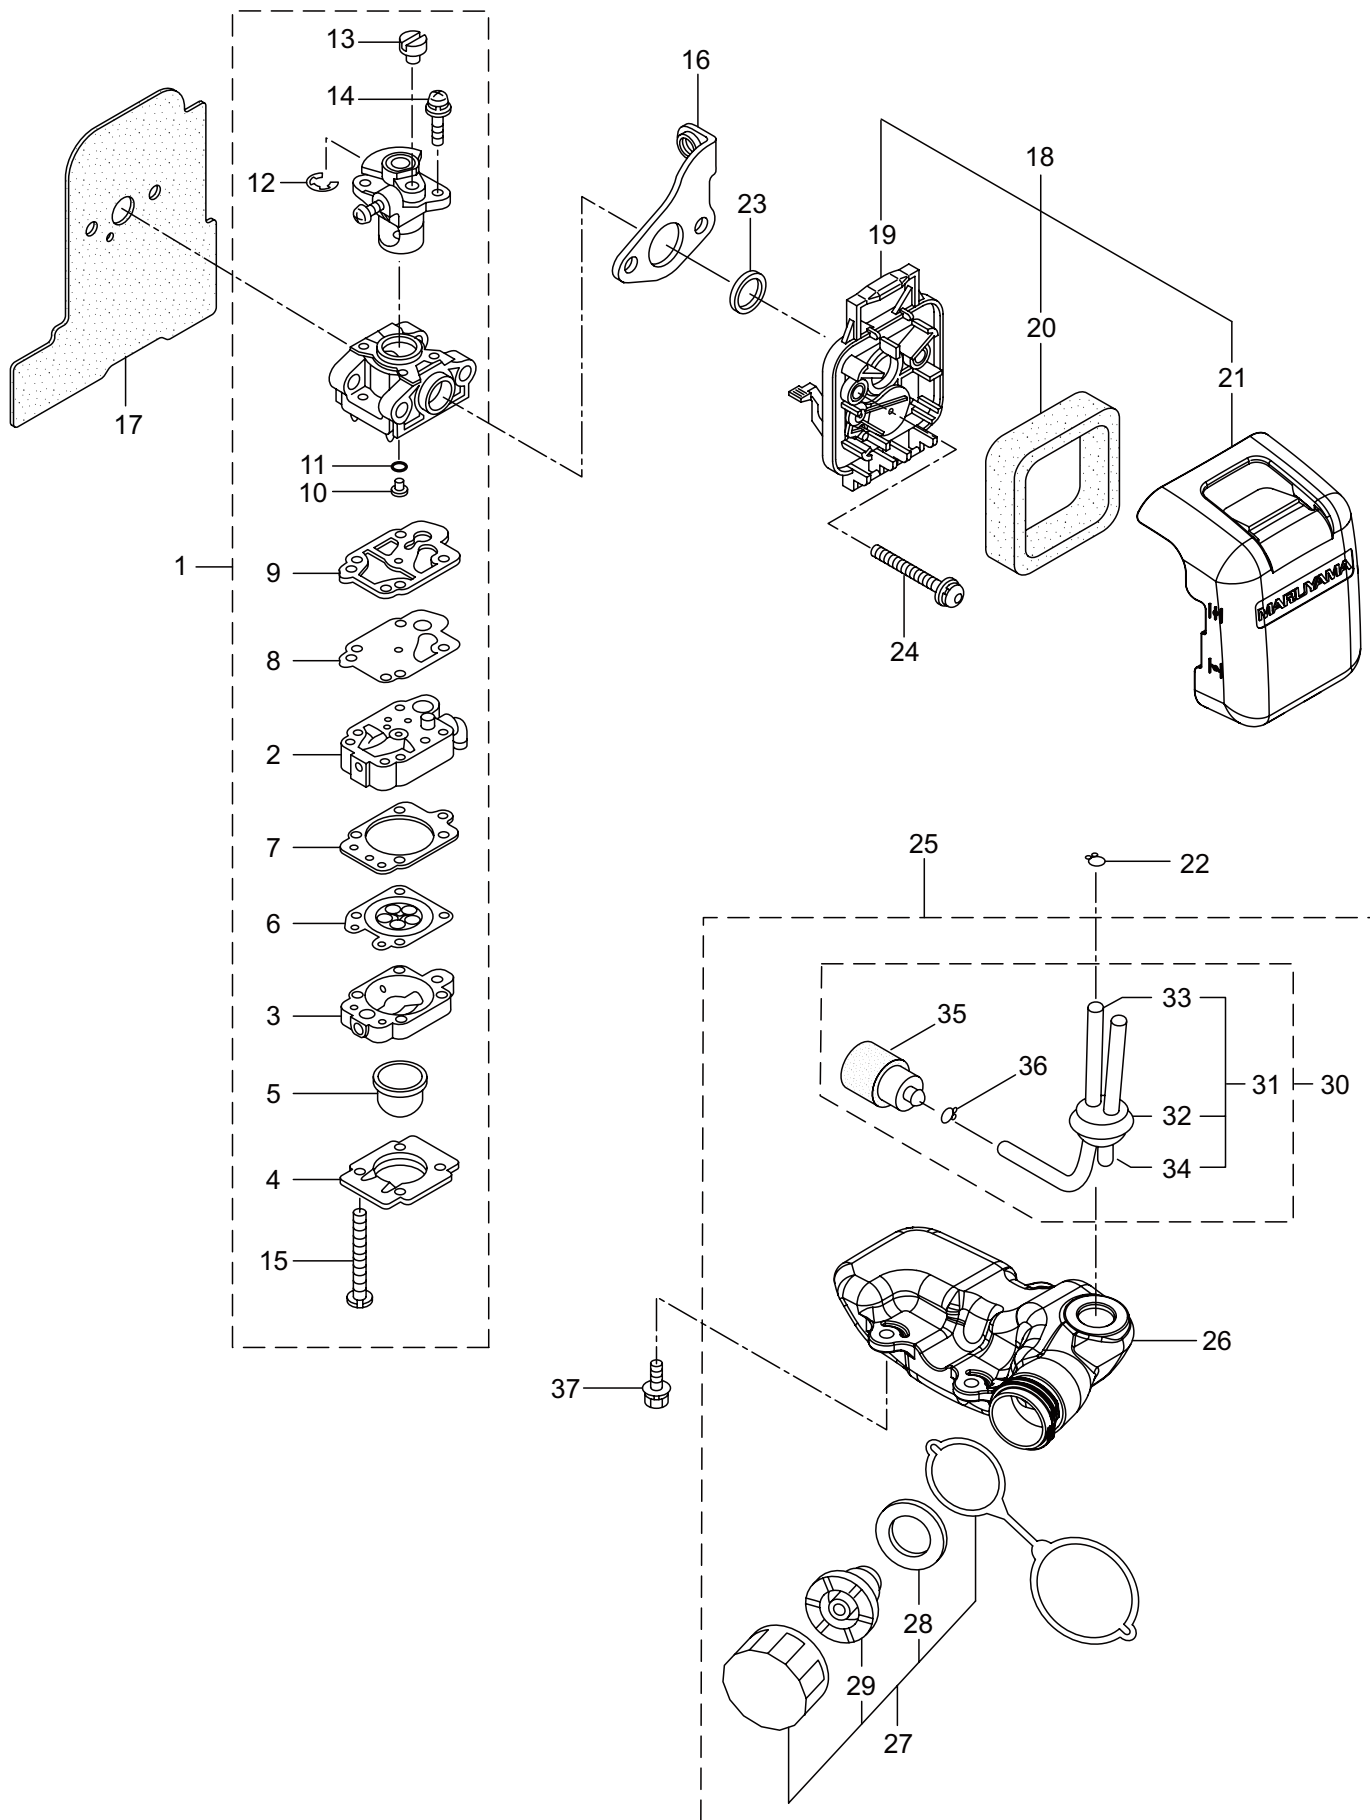

3. HT237D
CARBURETOR, FUEL TANK

Ref. No.	Part No.	Part Name	Q'ty	Remarks
3-1	278297	Carburetor Ass'y	1	Incl.2-15
3-2	268499	Pump Body	1	
3-3	262991	Purge Body	1	
3-4	262992	Cover Plate	1	
3-5	261874	Primer Bulb	1	
3-6	283905	Diaphragm, Meterring	1	
3-7	262993	Gasket	1	
3-8	262994	Diaphragm,Fuel Pump	1	
3-9	282576	Gasket	1	
3-10	289396	Main Jet	1	
3-11	261871	O-Ring	1	
3-12	261876	E-Ring	1	
3-13	261658	Swivel	1	
3-14	264682	Screw	2	
3-15	262996	Screw	4	
3-16	268535	Stay	1	
3-17	278750	Gasket	1	
3-18	278090	Cleaner Ass'y	1	Incl.19-21
3-19	265576	Housing	1	
3-20	264695	Filter	1	
3-21	278760	Cleaner Cover	1	
3-22	261117	Clip	1	
3-23	268963	Gasket	1	19.4x14.8xt3.5
3-24	280102	Screw	2	M5x65
3-25	278209	Fuel Tank Ass'y	1	Incl.26-36
3-26	277791	Fuel Tank	1	
3-27	283438	Tank Cap Ass'y	1	Incl.28,29
3-28	283727	Gasket	1	
3-29	283764	Breather Ass'y	1	
3-30	265752	Fuel Pipe Pick-up Ass'y	1	Incl.31-36
3-31	264031	Fuel Pipe Ass'y	1	Incl.32-34
3-32	261115	Grommet	1	
3-33	261690	Fuel Pipe	1	160L
3-34	263038	Return Pipe	1	3x6x85L
3-35	264653	Filter Ass'y	1	
3-36	261117	Clip	1	
3-37	269690	Cap Screw	3	M5x18